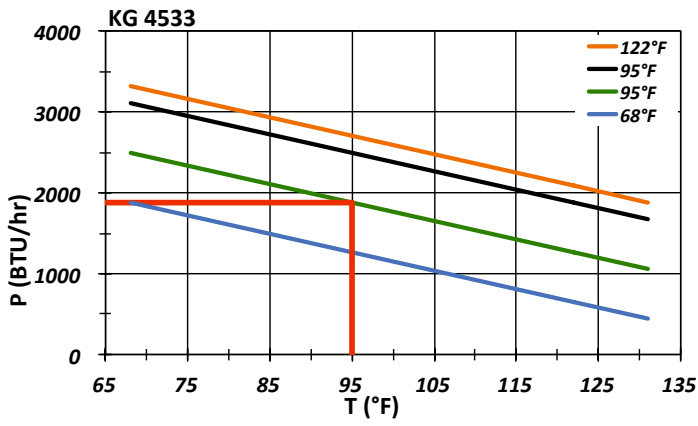

Performance graphs

KG 4533 / 4534 / 4535