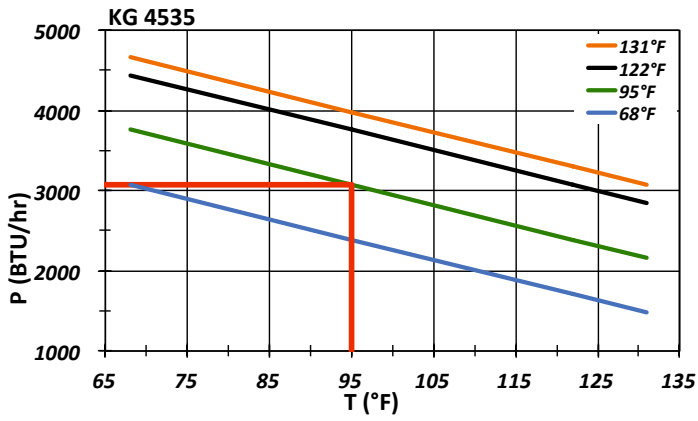

Performance graphs

KG 4533 / 4534 / 4535