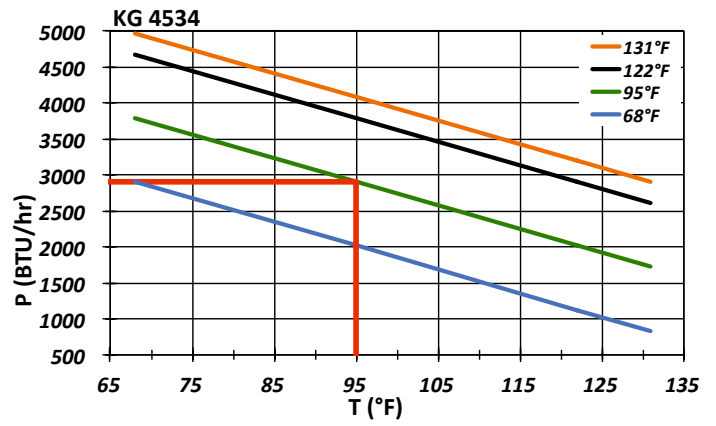

Performance graphs

KG 4533 / 4534 / 4535