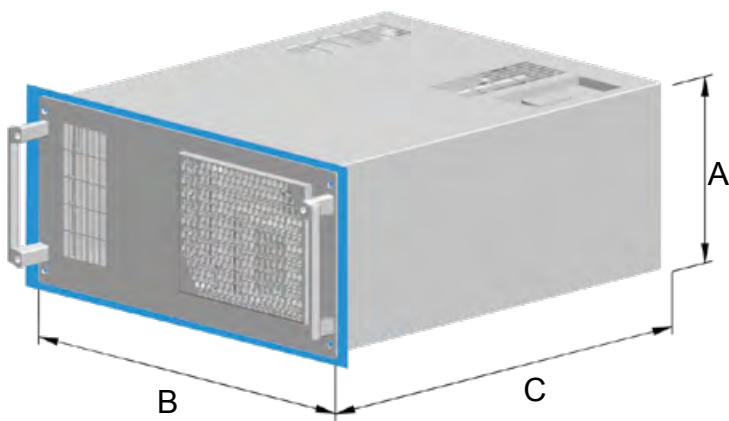

Performance graphs

KG 4533 / 4534 / 4535